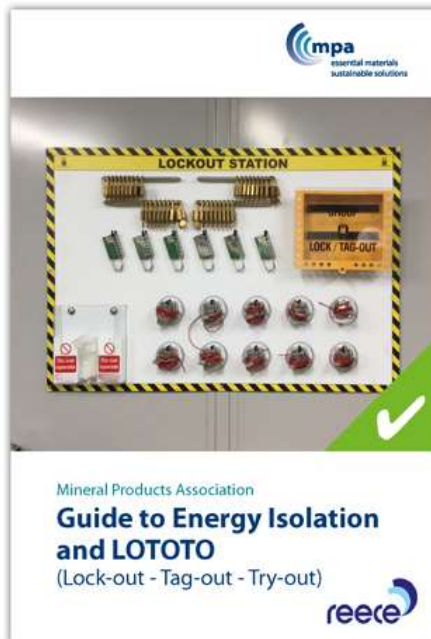

MPA RESOURCES

Guide to Avoiding Contact with Moving Machinery and Isolation

171 page, A5 handbook, designed to assist supervisors and managers on site and support other industry technical guidance. Follows the Plan, Do, Check, Act (PDCA) cycle. The narrative and practical examples have been taken from materials that were received from MPA members, both large and small, after a request to share best practice on this subject.

Download [here](#).

Hard copies are available at cost at £5.50 each for MPA members. Contact [Rhian Geary](#).

Pocket Guide to Energy Isolation and LOTOTO

A6, designed for operatives and site personnel, it focuses on the Lock-Out, Tag Out and Try-Out (LOTOTO) 9 step plan. To date, over 40,000 copies have been distributed across the industry.

Download [here](#).

Hard copies are available FOC by contacting [Rhian Geary](#).